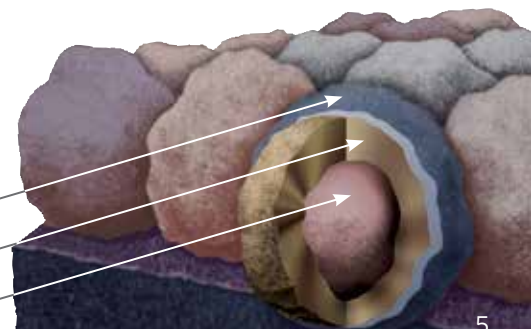

NAILTrak[®] Shingle Technology

The bond that holds it together.

For more than a decade, NailTrak has improved shingle installation by providing a nailing area three times wider than that of a typical laminate shingle. This increases efficiency and accuracy in installation, providing homeowners greater peace of mind. Landmark[®] shingles also feature our specially-formulated Quadra-Bond[®] adhesive, providing industry-leading resistance to delamination. Together, our NailTrak and Quadra-Bond technologies deliver the strength and durability that allow your roof to stand the test of time.

Granule with StreakFighter Technology

- Ceramic coating
- Copper layer
- Mineral core

Diagram for illustrative purposes only.

The Trusted Classic

LANDMARK®

Owning a Landmark roof brings peace of mind. Landmark's dual-layered construction and exceptional durability provide long-lasting protection for your home.