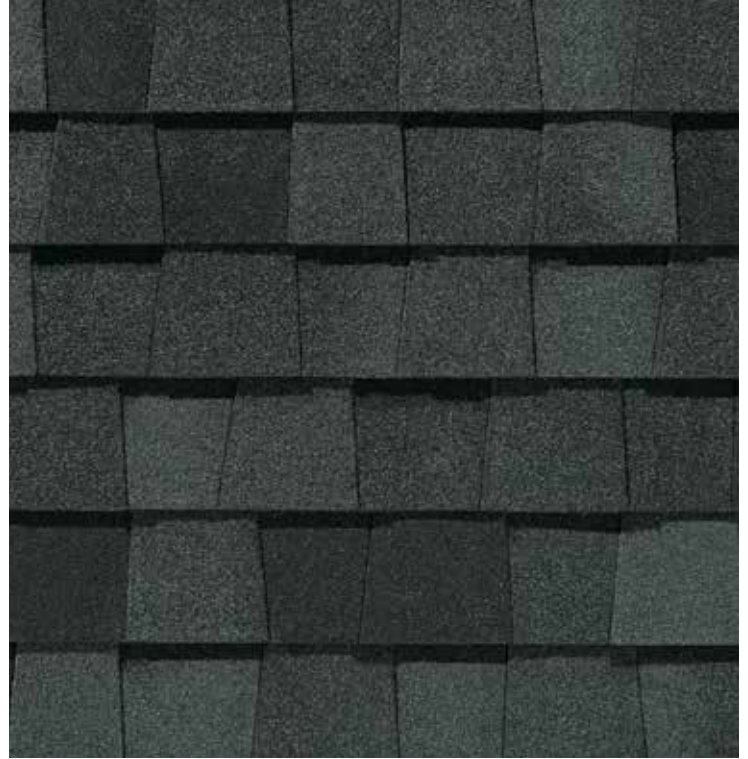

LANDMARK[®] SERIES

Designer Roofing Shingles

CertainTeed
SAINT-GOBAIN

Landmark, shown in Weathered Wood

NOTE: Due to limitations of printing reproduction, CertainTeed can not guarantee the identical match of the actual product color to the graphic representations throughout this publication.

Silver Birch

LANDMARK® COLOR PALETTE

Silver Birch

Cobblestone Gray

Weathered Wood*

Moire Black*

Heather Blend

Resawn Shake

Max Def Moire Black

LANDMARK® PRO COLOR PALETTE

Max Def Colonial Slate

Max Def Georgetown Gray

Max Def Burnt Sienna

Max Def Heather Blend

Max Def Weathered Wood

Max Def Moire Black