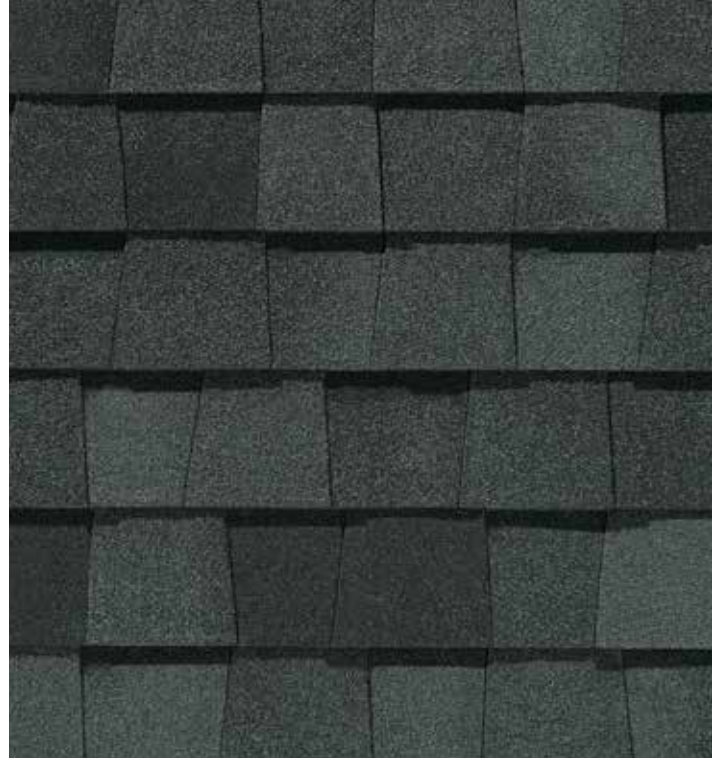

Max Def Moire Black