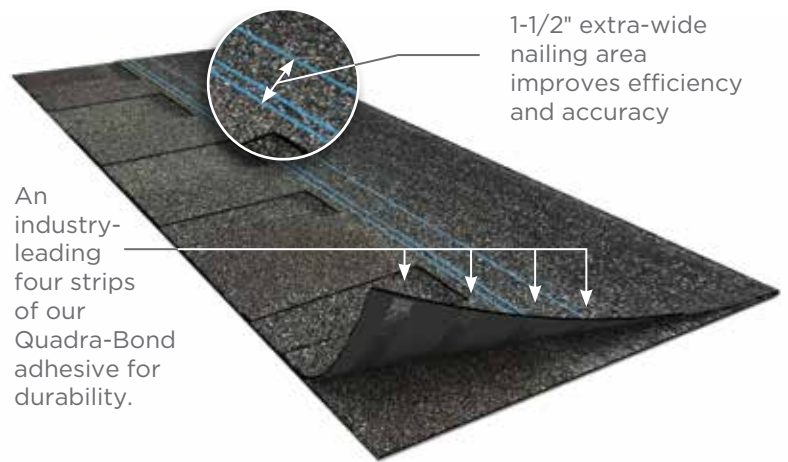

NAILTrak[®] Shingle Technology

The bond that holds it together.

For more than a decade, NailTrak has improved shingle installation by providing a nailing area three times wider than that of a typical laminate shingle. This increases efficiency and accuracy in installation, providing homeowners greater peace of mind. Landmark[®] shingles also feature our specially-formulated Quadra-Bond[®] adhesive, providing industry-leading resistance to delamination. Together, our NailTrak and Quadra-Bond technologies deliver the strength and durability that allow your roof to stand the test of time.

Diagram for illustrative purposes only.

STREAKFighter[®] Algae-Resistant Shingle Technology

The ultimate in stain protection.

Those streaks you see on other roofs in your neighborhood? That's algae, and it's a common eyesore on roofing throughout North America. CertainTeed's StreakFighter technology uses the power of science to repel algae before it can take hold and spread. StreakFighter's granular blend includes naturally algae-resistant copper, helping your roof maintain its curb appeal and look beautiful for years to come.