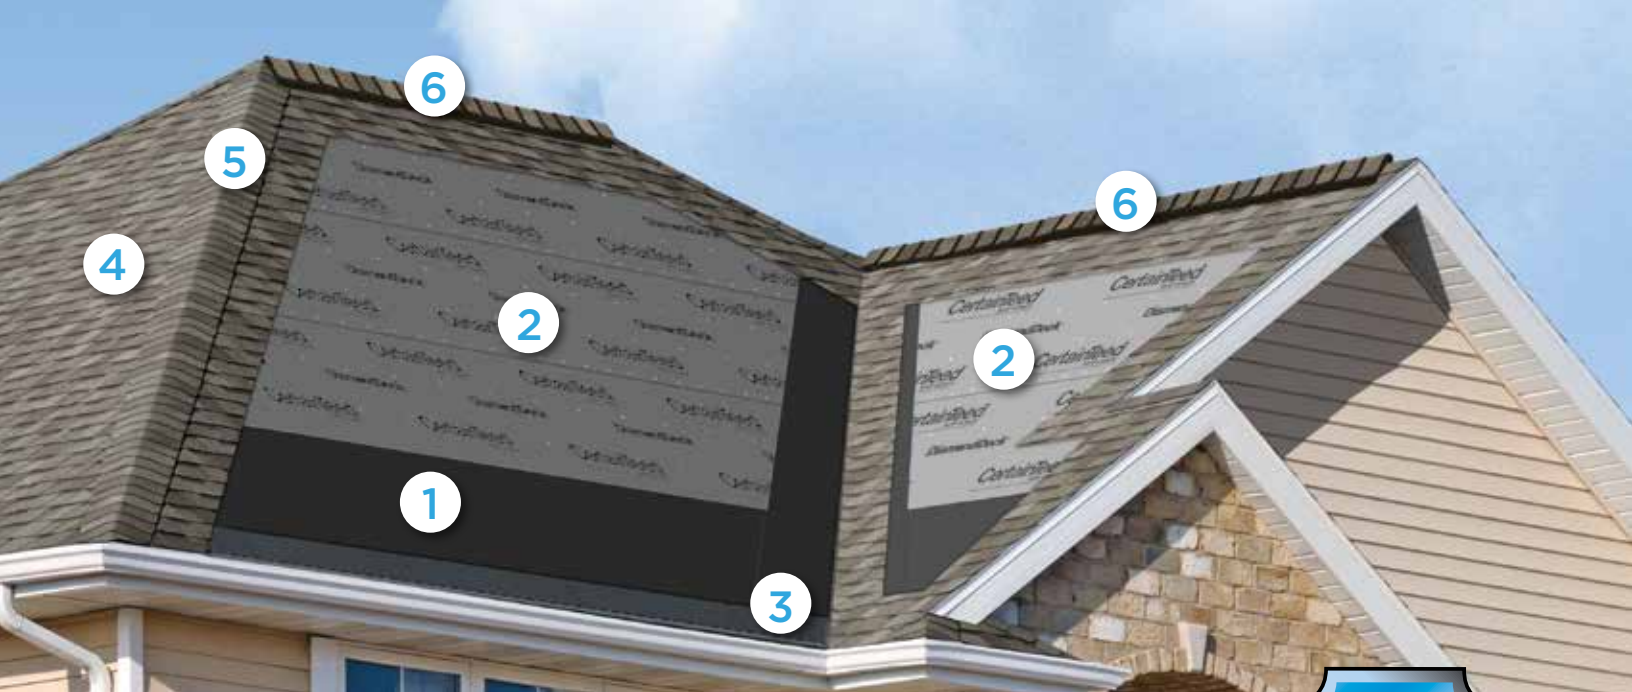

Want to visualize different roofing styles on your own home? You can upload photos to ColorView and have them digitally masked by one of our design professionals, or use DIY mode to upload and mask your own photos.

Plus, you can print or share your ColorView photos with family and friends to get their feedback. Visit colorview.certainteed.com and get started.

Add a Little Accent to Your Roof

CertainTeed offers Mountain Ridge®, an accessory product used for capping hips and ridges. It is the perfect finishing touch for your roof, offering blended color and high-profile design. CertainTeed also offers Cedar Crest®, a medium-profile design and Shadow Ridge®, a low-profile design for capping hip and ridges.

Color Companion Products for Flat Roof Areas

With CertainTeed Flintlastic® SA, you can coordinate flat roof areas like carports, canopies and porches with your main roof. Flintlastic SA is a self-adhering low slope roofing product available in ten colors that complement some of the most popular CertainTeed shingles.