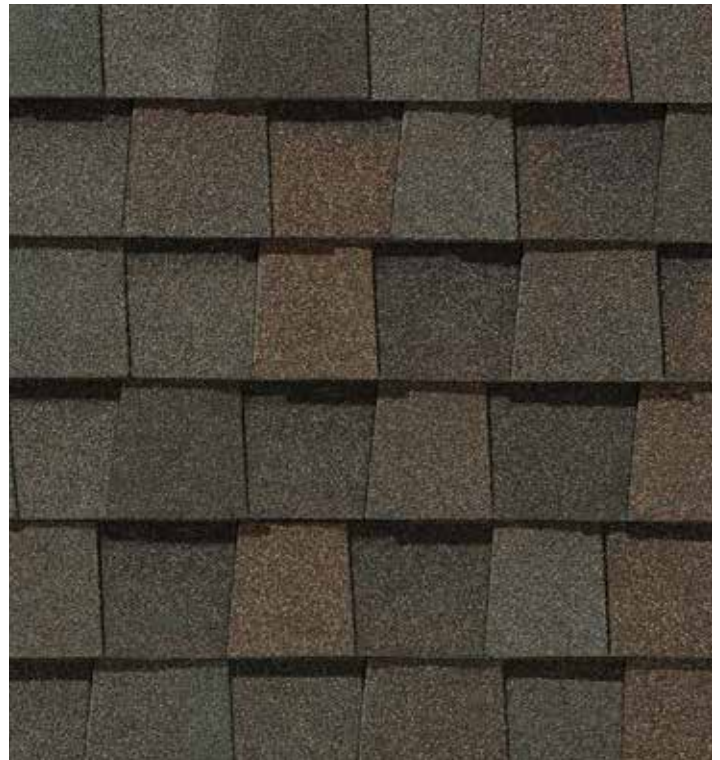

LANDMARK[®] SERIES

Designer Roofing Shingles

CertainTeed
SAINT-GOBAIN

Landmark, shown in Weathered Wood

NOTE: Due to limitations of printing reproduction, CertainTeed can not guarantee the identical match of the actual product color to the graphic representations throughout this publication.

Silver Birch

LANDMARK® COLOR PALETTE

Silver Birch

Cobblestone Gray

Weathered Wood*

Moire Black*

Heather Blend

Resawn Shake

Max Def Weathered Wood

LANDMARK® PREMIUM COLOR PALETTE

Max Def Weathered Wood

Max Def Moire Black

Max Def Burnt Sienna

Max Def Heather Blend

MAX DEF COLORS - Look deeper. With Max Def, a new dimension is added to shingles with a richer mixture of surface granules. You get a brighter, more vibrant, more dramatic appearance and depth of color. And the natural beauty of your roof shines through.